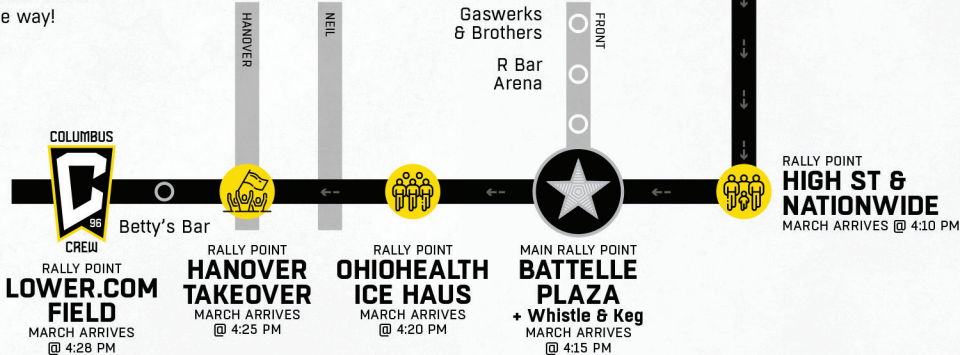

MARCH TO THE MATCH

SATURDAY, JULY 3

JOIN US ON THE INAUGURAL MARCH TO THE MATCH

Rally Point meet ups start at 3:00 PM
March begins at 3:45 PM

Check route arrival times to join along the way!

START OF ROUTE

1ST & HIGH ST

MARCH BEGINS @ 3:45 PM

TownHall +
SN Pint House

The Guild
House

Lincoln Social
+ Del Mar

The Pearl

Gaswerks
& Brothers
R Bar
Arena

THE
CREW